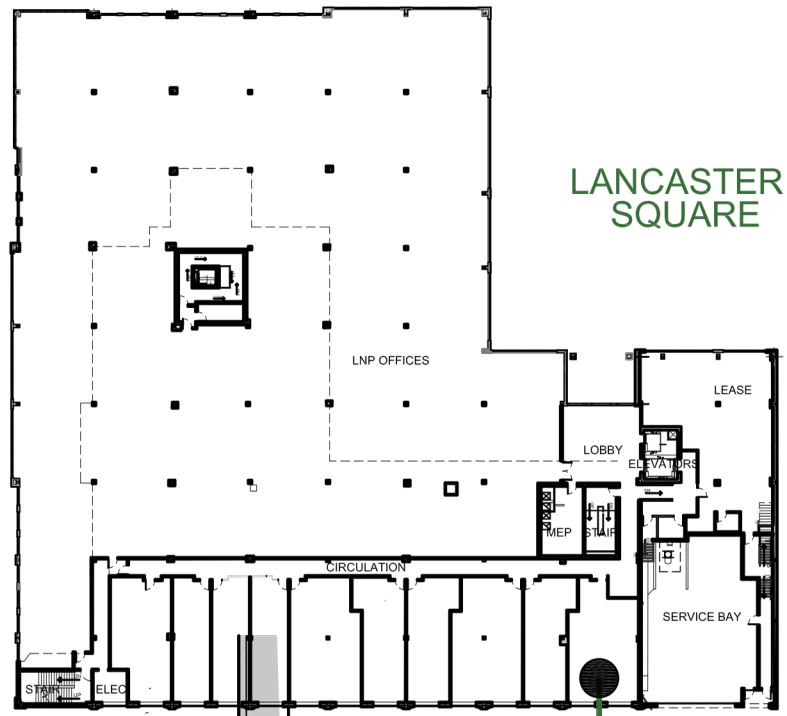

NORTH QUEEN ST

EAST ORANGE ST

LANCASTER SQUARE

NORTH CHRISTIAN ST