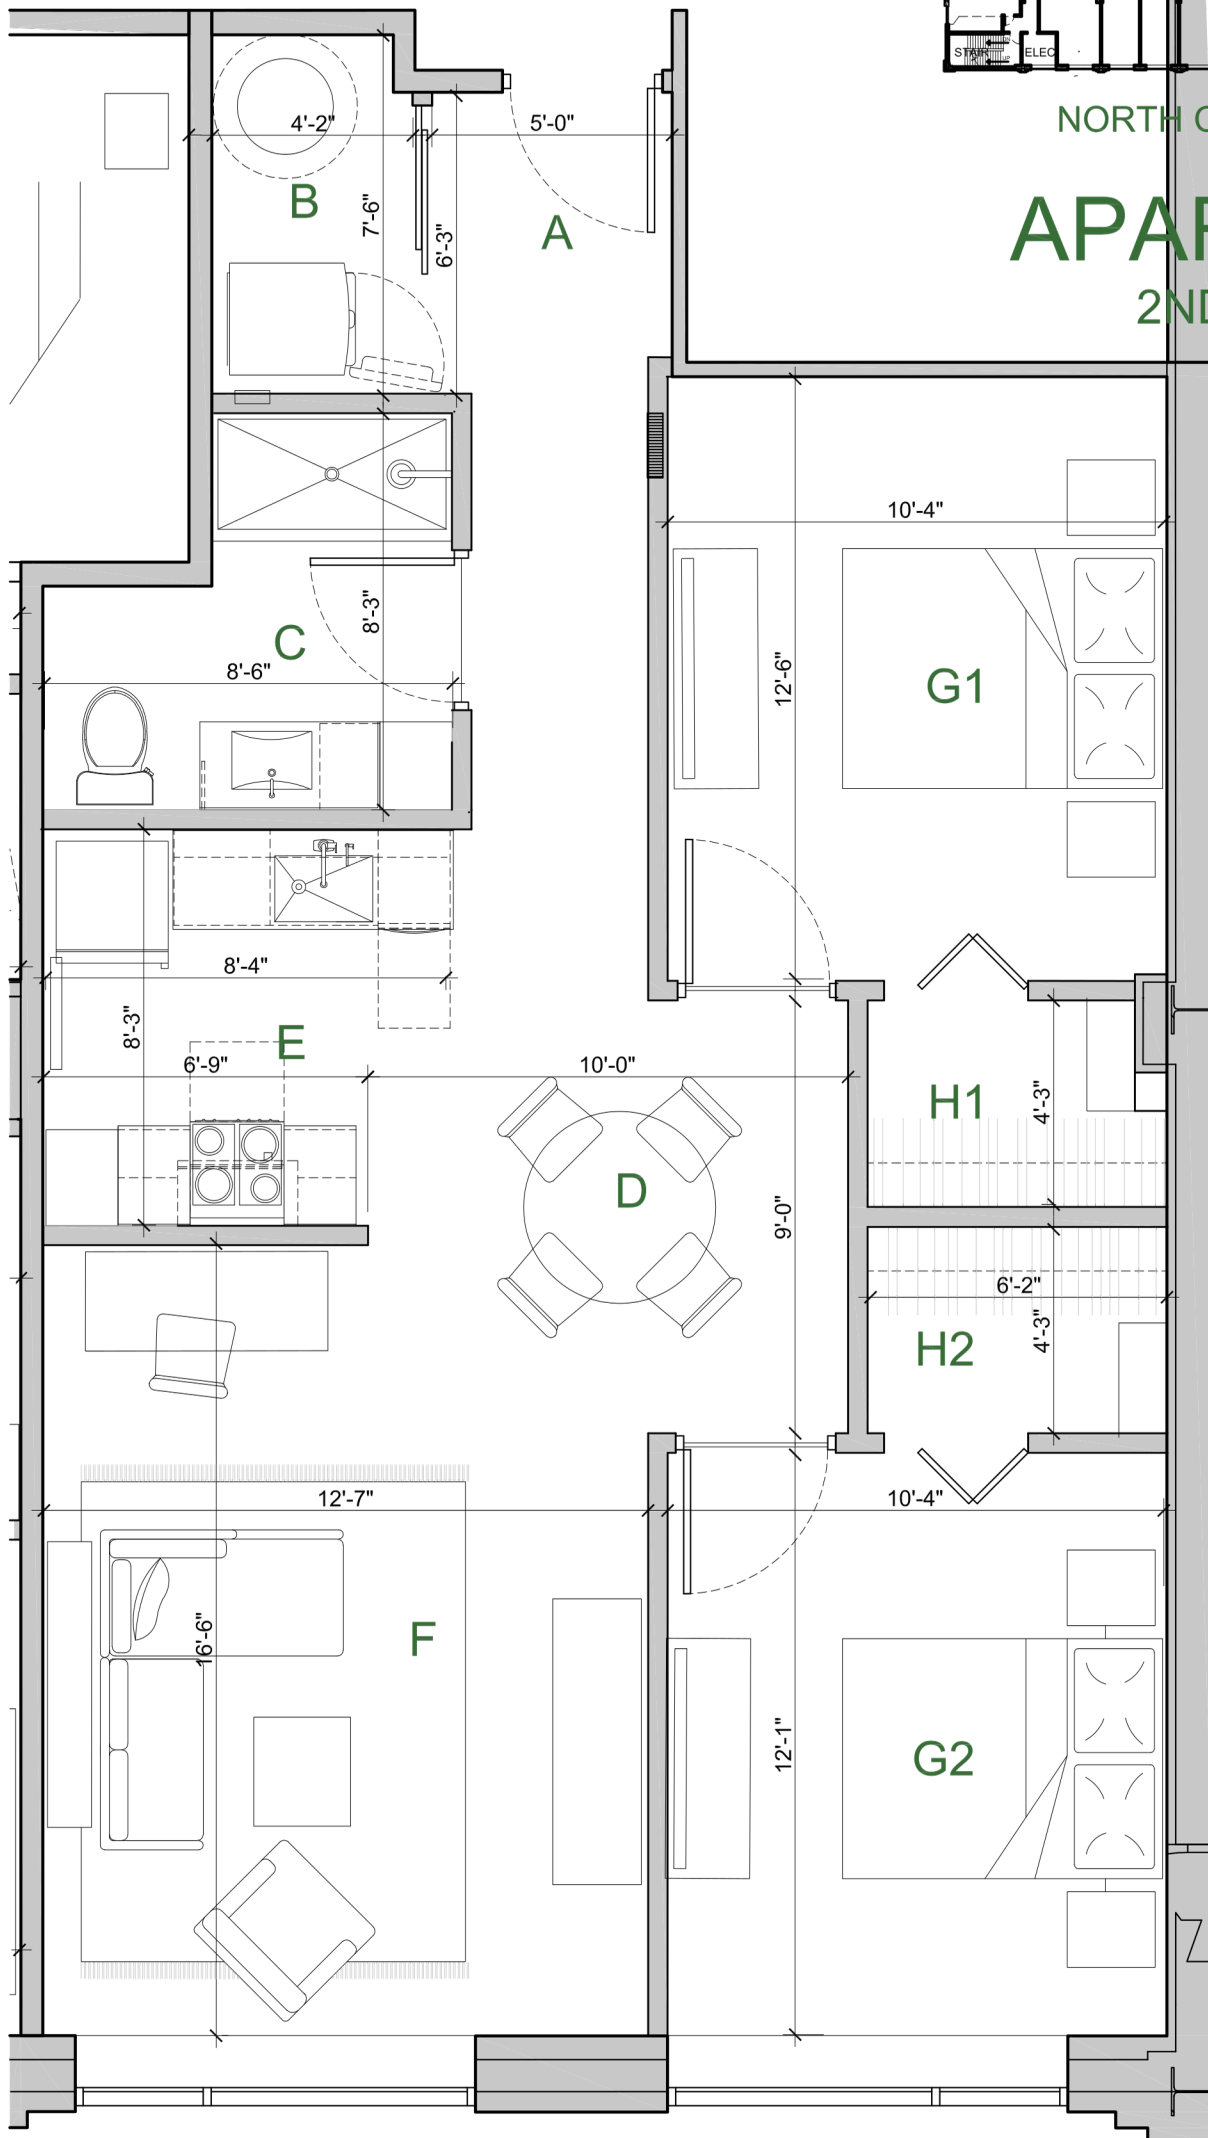

APARTMENT 210

2ND FLOOR EAST

- A ENTRY
- B UTIL/STOR
- C BATH
- D DINING
- E KITCHEN
- F LIVING
- G BEDROOM
- H WALK-IN CLOSET

101NQ

101 North Queen Street
Lancaster, PA 17603

APARTMENT 210

905 SF LEASABLE

219 Slackwater Road
Millersville, PA 17551
Phone: 717-475-2521
melanie@lefevrefunk.com

**LEFEVRE
FUNK**
ARCHITECTS INC