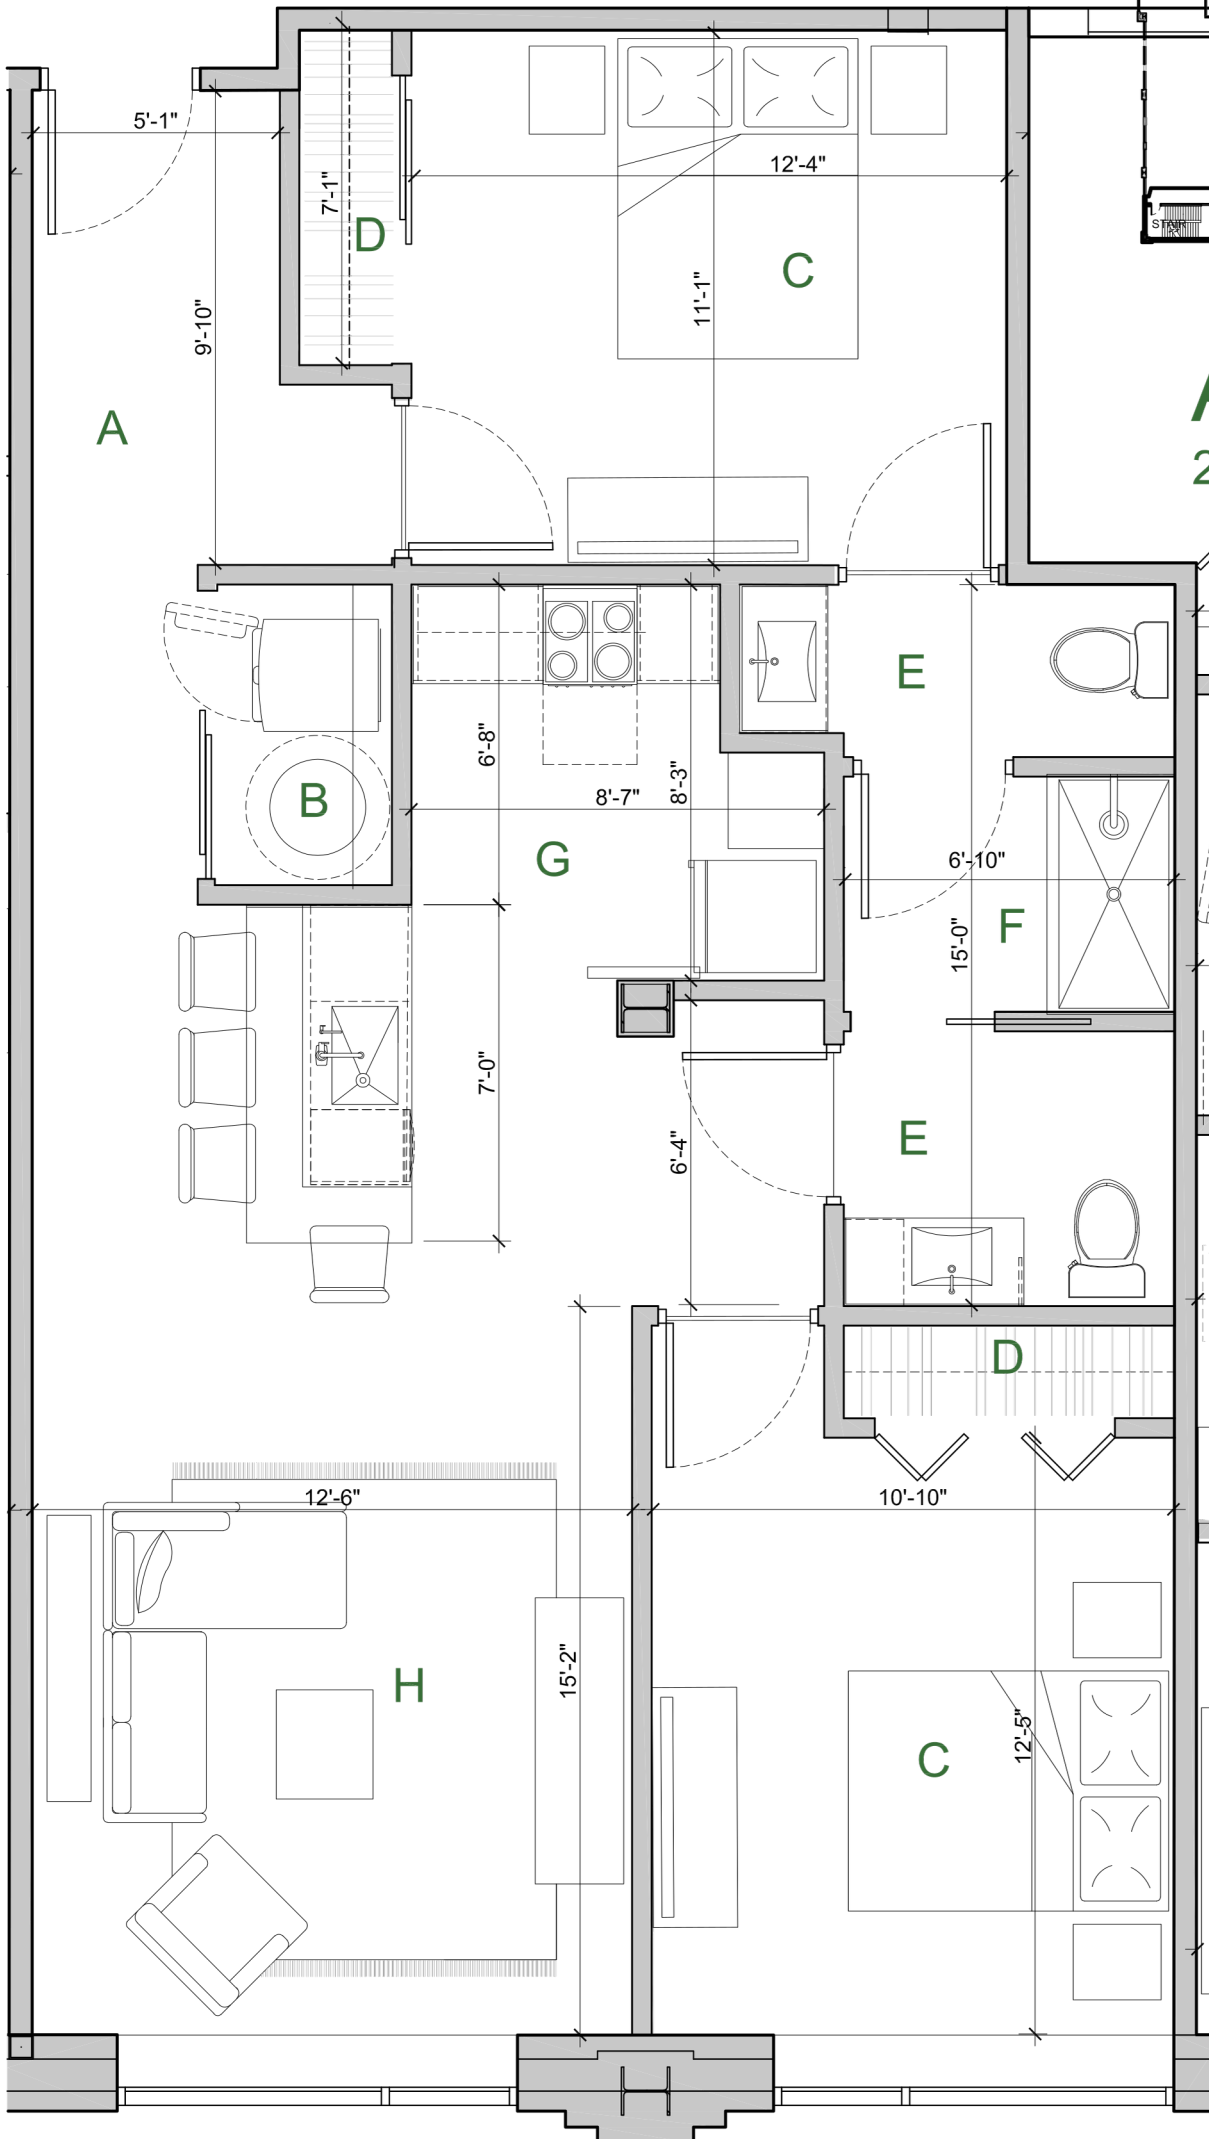

APARTMENT 235

2ND FLOOR EAST - MEZZANINE

- A ENTRY/HALL
- B UTILITY/STORAGE
- C BEDROOM
- D CLOSET
- E POWDER
- F SHOWER
- G KITCHEN
- H LIVING / DINING

101NQ

101 North Queen Street
Lancaster, PA 17603

APARTMENT 235

995 SF LEASABLE

219 Slackwater Road
Millersville, PA 17551
Phone: 717-475-2521
melanie@lefevrefunk.com

LEFEVRE
FUNK
ARCHITECTS INC