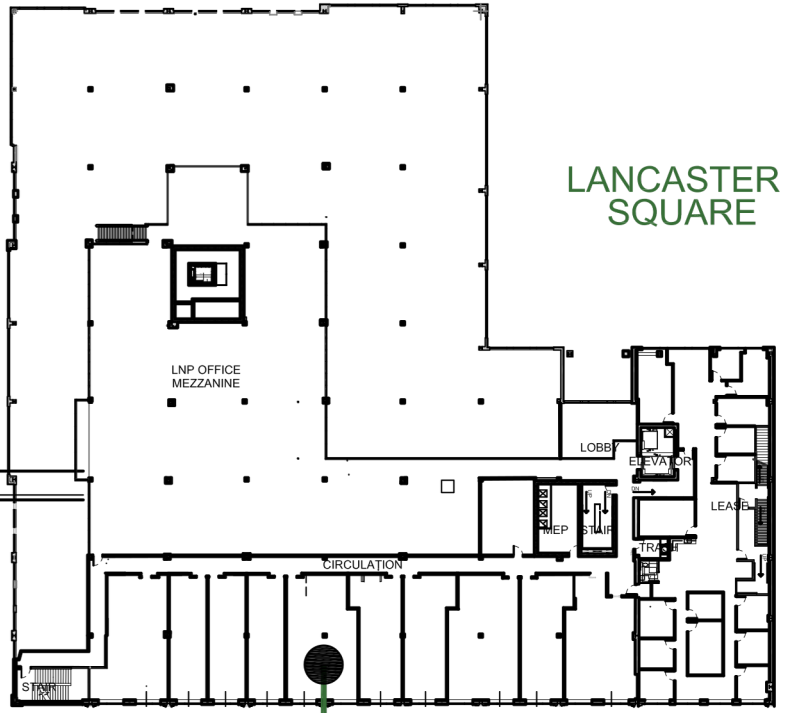

NORTH QUEEN ST

EAST ORANGE ST

LANCASTER SQUARE

NORTH CHRISTIAN ST