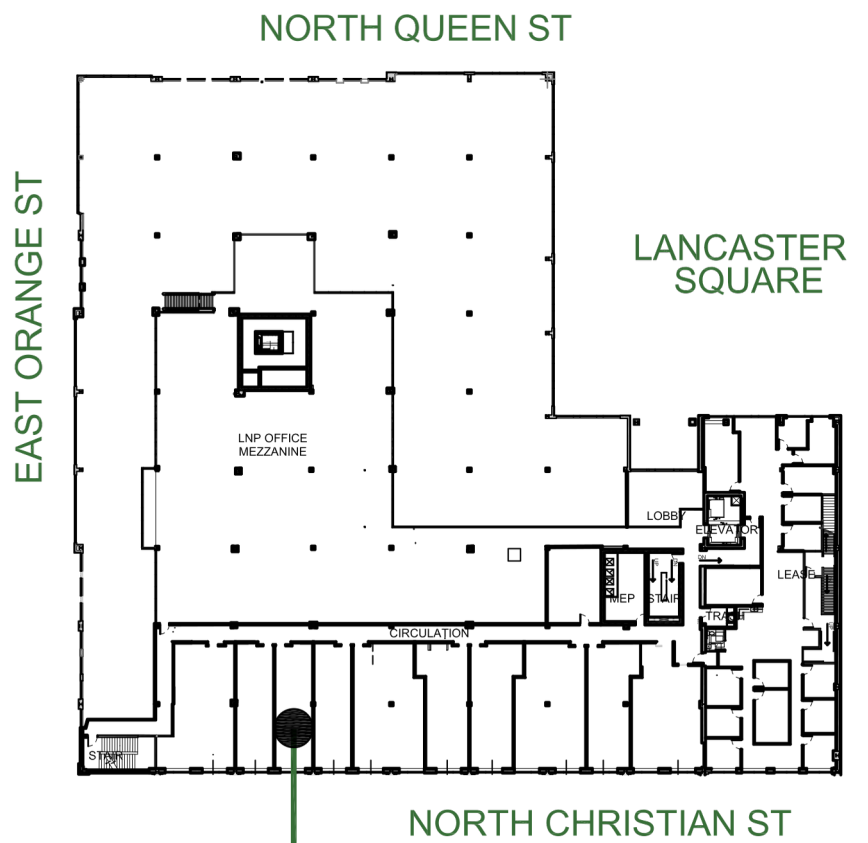

APARTMENT 237
2ND FLOOR EAST - MEZZANINE

101NQ
101 North Queen Street
Lancaster, PA 17603

APARTMENT 237
555 SF LEASABLE

219 Slackwater Road
Millersville, PA 17551
Phone: 717-475-2521
melanie@lefevrefunk.com

**LEFEVRE
FUNK**
ARCHITECTS INC